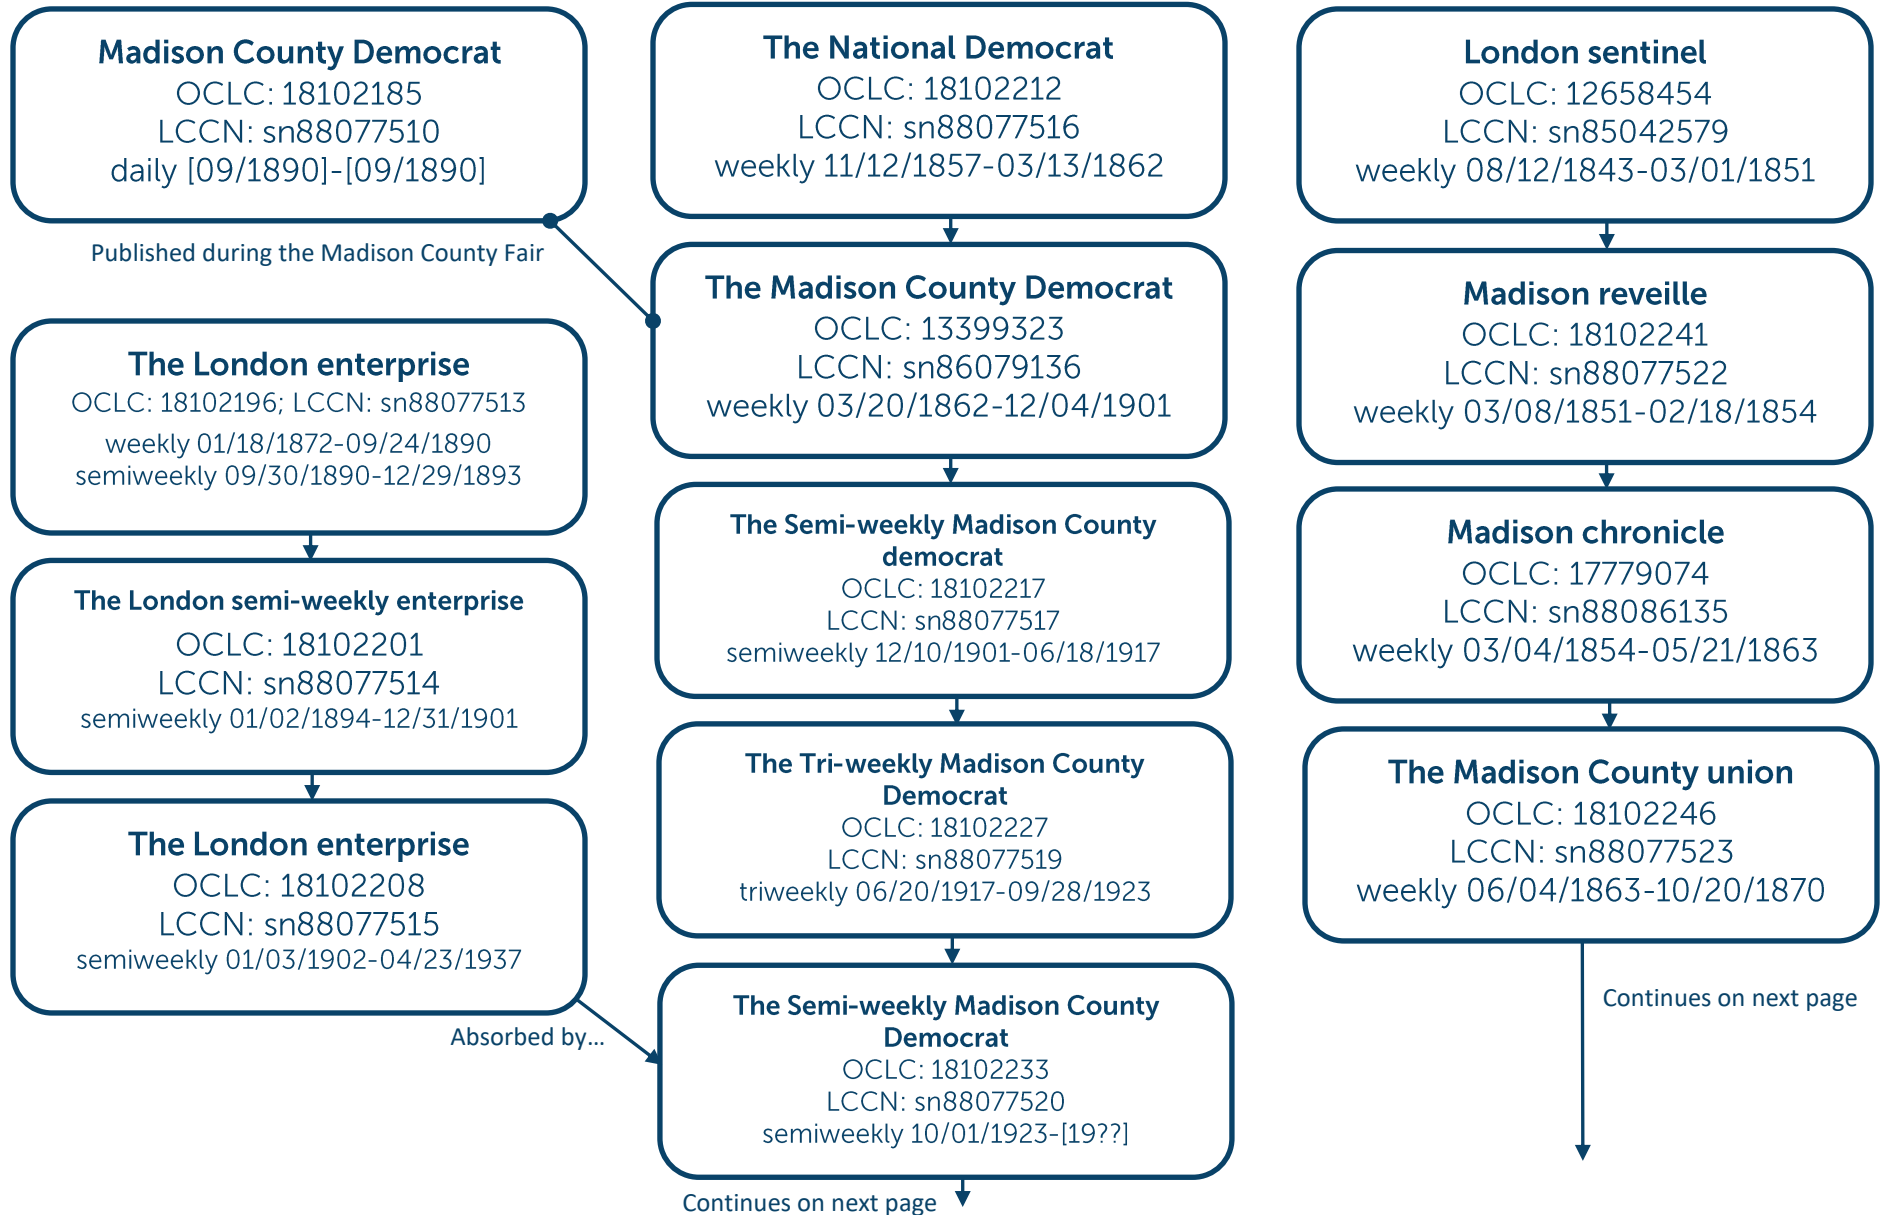

Madison County Democrat series

1932-1933, 1950-1958 available online via [Chronicling America](#)
Published in London, OH

Madison County Democrat series

1932-1933, 1950-1958 available online via [Chronicling America](#)
Published in London, OH